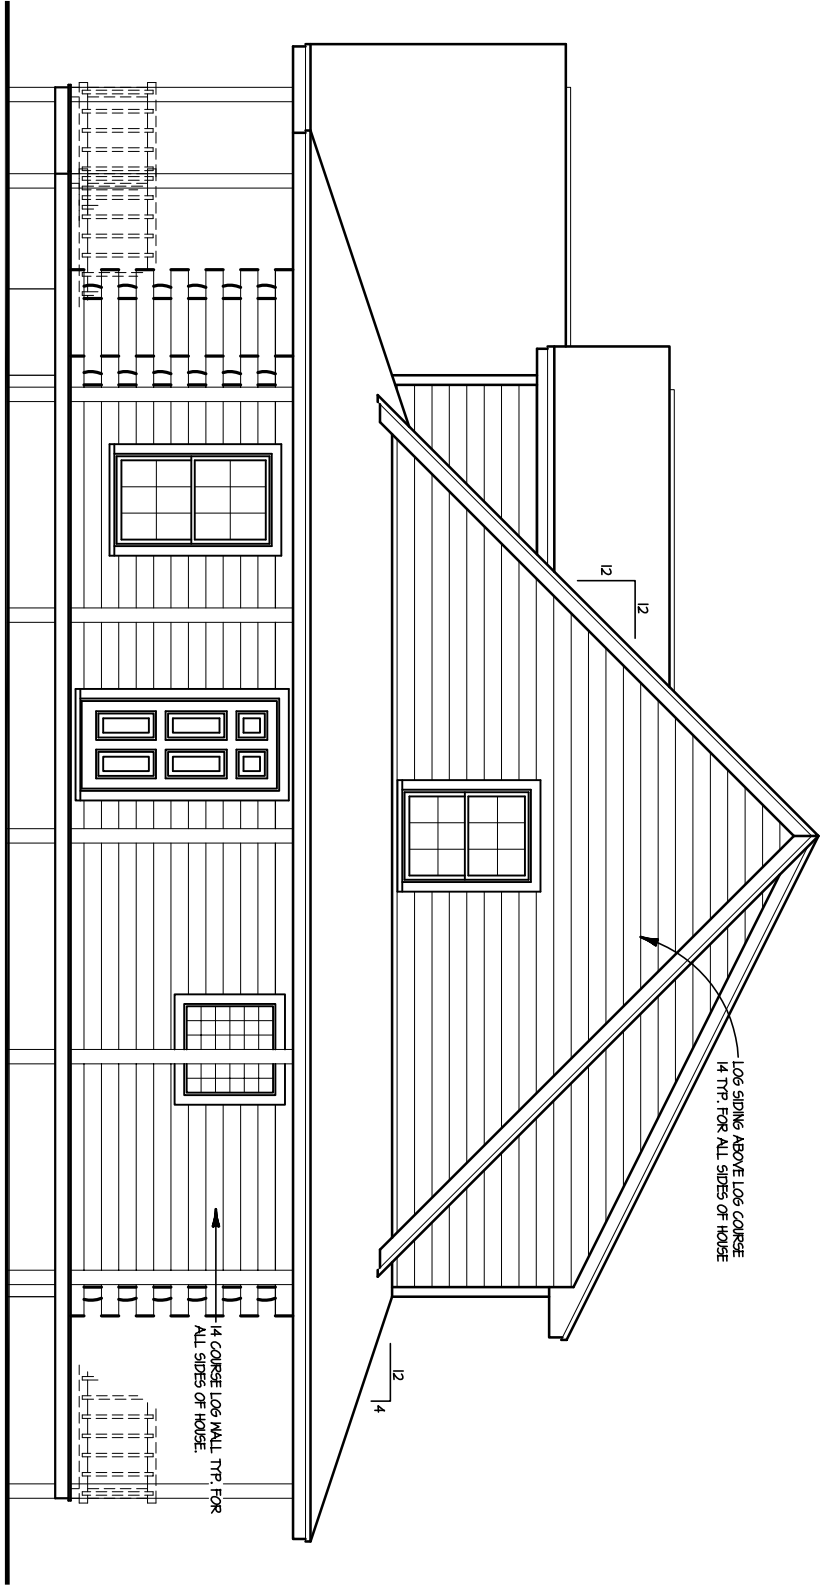

FOR ILLUSTRATIVE
PURPOSES ONLY.
NOT FOR CONSTRUCTION.

The Simpson

SQUARE FOOTAGE

FIRST FLOOR	1,140
SECOND FLOOR	1,140
TOTAL LIVING SPACE	2,280
TOTAL	1,140

FOR ILLUSTRATIVE PURPOSES ONLY.
NOT FOR CONSTRUCTION.

The Simpson

FRONT ELEVATION
SCALE: 1/4" = 1'-0"

REAR ELEVATION
SCALE: 1/4" = 1'-0"

RIGHT ELEVATION
SCALE: 1/4" = 1'-0"

LEFT ELEVATION
SCALE: 1/4" = 1'-0"

FOR ILLUSTRATIVE
PURPOSES ONLY.
NOT FOR CONSTRUCTION.

The Simpson