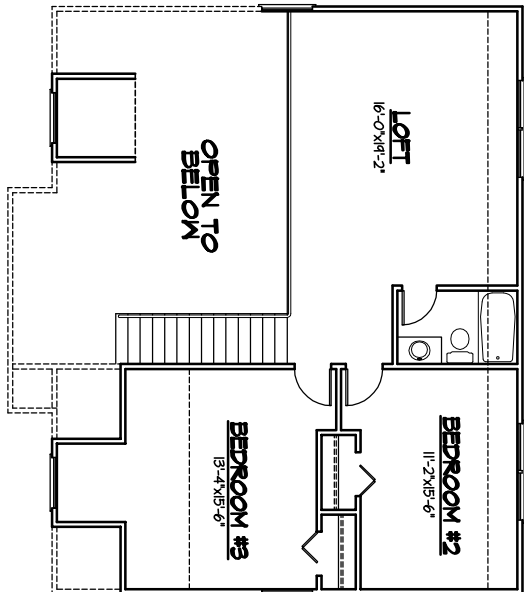

FOR ILLUSTRATIVE
PURPOSES ONLY.
NOT FOR CONSTRUCTION.

The Simpson

SQUARE FOOTAGE

FIRST FLOOR	1,140
SECOND FLOOR	1,140
TOTAL LIVING SPACE	2,280
TOTAL	1,140

FOR ILLUSTRATIVE PURPOSES ONLY.
NOT FOR CONSTRUCTION.

The Simpson

FRONT ELEVATION
SCALE: 1/4" = 1'-0"

REAR ELEVATION
SCALE: 1/4" = 1'-0"

RIGHT ELEVATION
SCALE: 1/4" = 1'-0"

LEFT ELEVATION
SCALE: 1/4" = 1'-0"

FOR ILLUSTRATIVE
PURPOSES ONLY.
NOT FOR CONSTRUCTION.