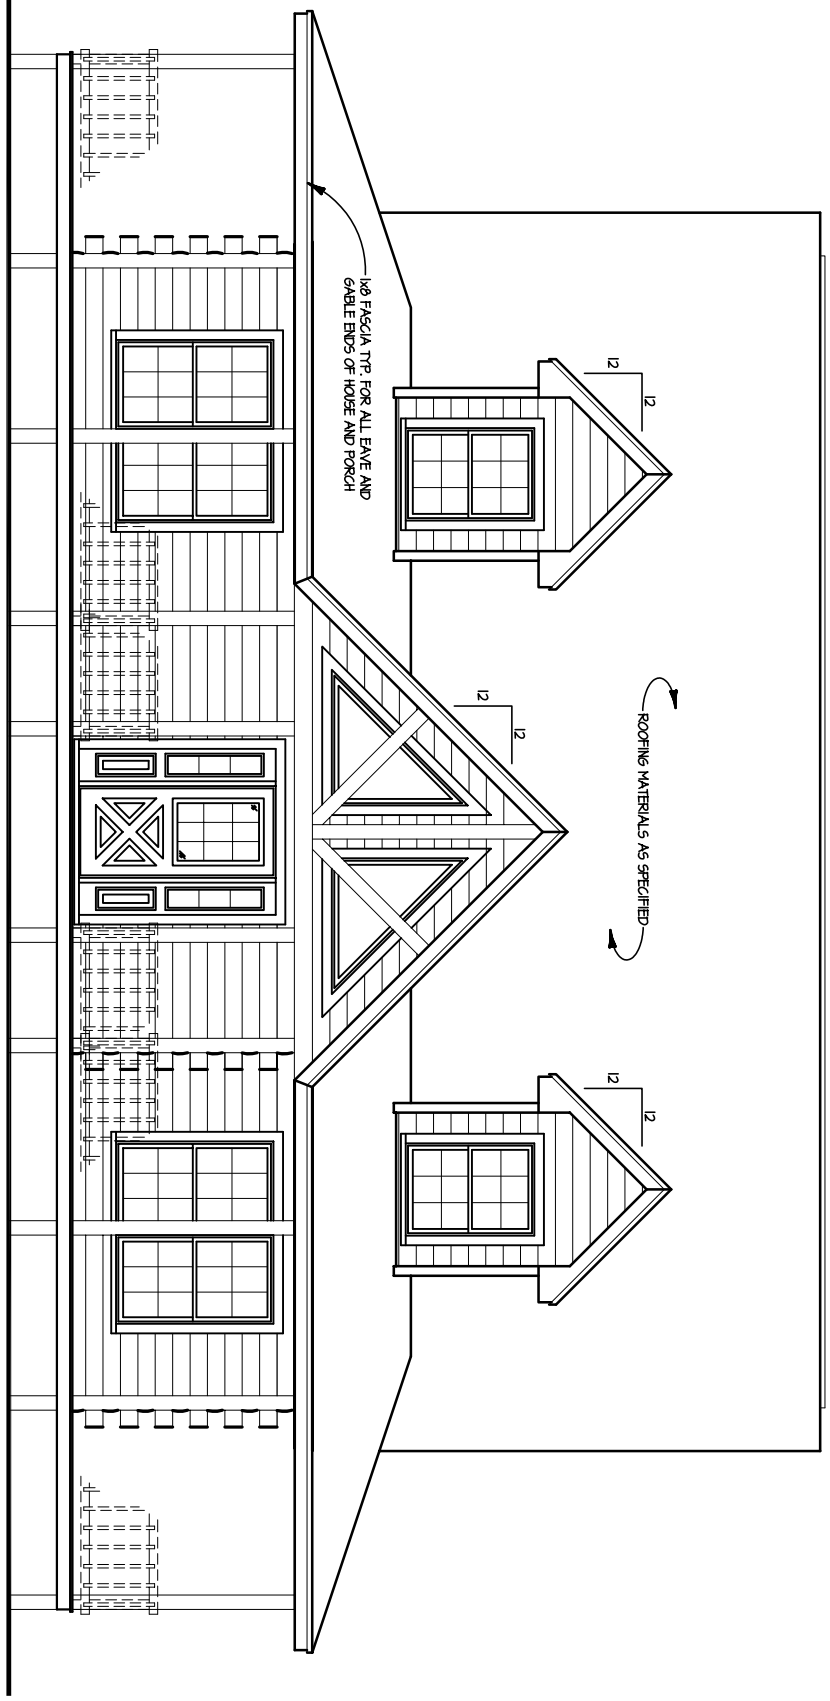

FOR ILLUSTRATIVE
PURPOSES ONLY.
NOT FOR CONSTRUCTION.

The Simpson

SQUARE FOOTAGE

FIRST FLOOR	1,140
SECOND FLOOR	1,140
TOTAL LIVING SPACE	2,280
TOTAL	1,140

FOR ILLUSTRATIVE PURPOSES ONLY.
NOT FOR CONSTRUCTION.

The Simpson

FRONT ELEVATION
SCALE: 1/4" = 1'-0"

REAR ELEVATION
SCALE: 1/4" = 1'-0"

RIGHT ELEVATION
SCALE: 1/4" = 1'-0"

LEFT ELEVATION
SCALE: 1/4" = 1'-0"

FOR ILLUSTRATIVE
PURPOSES ONLY.
NOT FOR CONSTRUCTION.

The Simpson