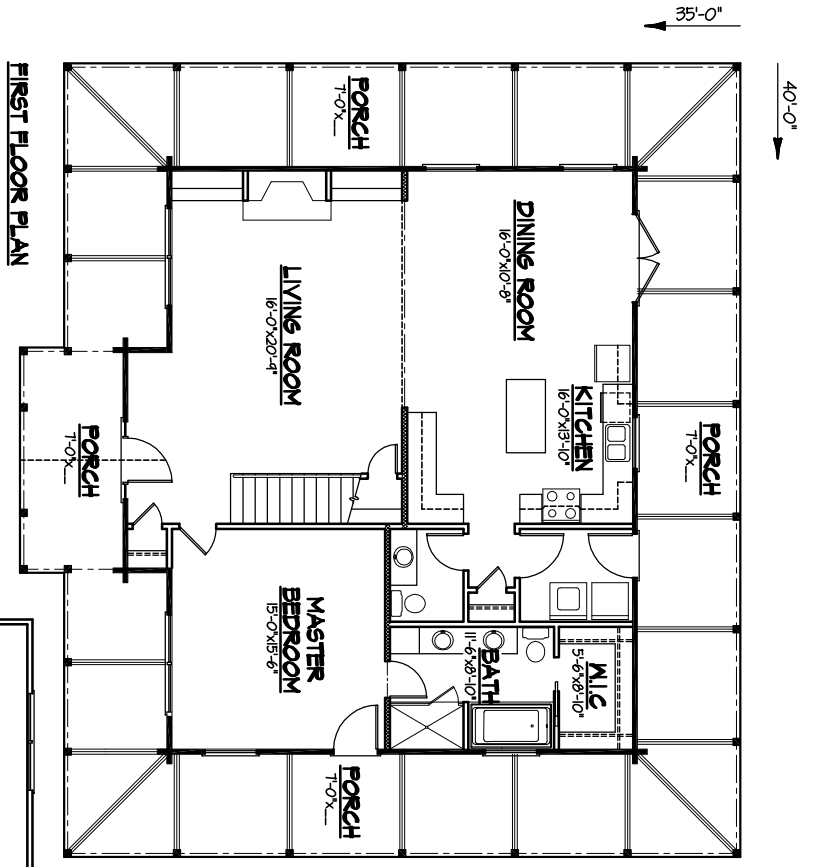

FOR ILLUSTRATIVE
PURPOSES ONLY.
NOT FOR CONSTRUCTION.

The Simpson

SQUARE FOOTAGE

FIRST FLOOR	1,140
SECOND FLOOR	1,140
TOTAL LIVING SPACE	2,280
TOTAL	1,140

FOR ILLUSTRATIVE PURPOSES ONLY.
NOT FOR CONSTRUCTION.

The Simpson

FRONT ELEVATION
SCALE: 1/4" = 1'-0"

REAR ELEVATION
SCALE: 1/4" = 1'-0"

RIGHT ELEVATION
SCALE: 1/4" = 1'-0"

LEFT ELEVATION
SCALE: 1/4" = 1'-0"

FOR ILLUSTRATIVE
PURPOSES ONLY.
NOT FOR CONSTRUCTION.