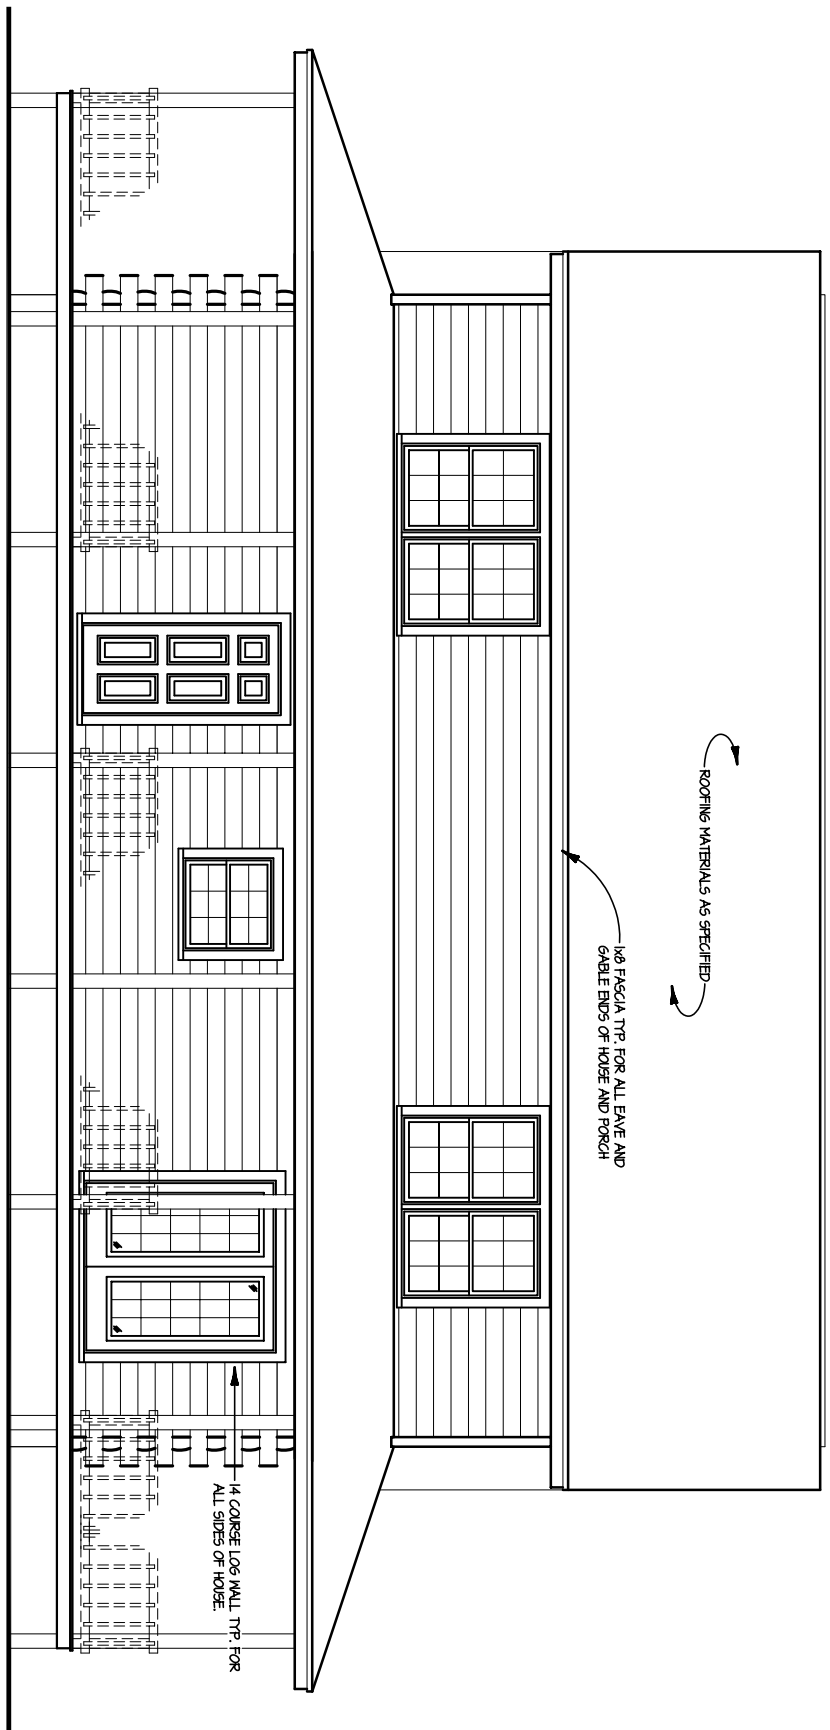

FOR ILLUSTRATIVE
PURPOSES ONLY.
NOT FOR CONSTRUCTION.

The Simpson

SQUARE FOOTAGE

FIRST FLOOR	1,140
SECOND FLOOR	1,140
TOTAL LIVING SPACE	2,280
TOTAL	1,140

FOR ILLUSTRATIVE PURPOSES ONLY.
NOT FOR CONSTRUCTION.

The Simpson

FRONT ELEVATION
SCALE: 1/4" = 1'-0"

REAR ELEVATION
SCALE: 1/4" = 1'-0"

RIGHT ELEVATION
SCALE: 1/4" = 1'-0"

LEFT ELEVATION
SCALE: 1/4" = 1'-0"

FOR ILLUSTRATIVE
PURPOSES ONLY.
NOT FOR CONSTRUCTION.

The Simpson