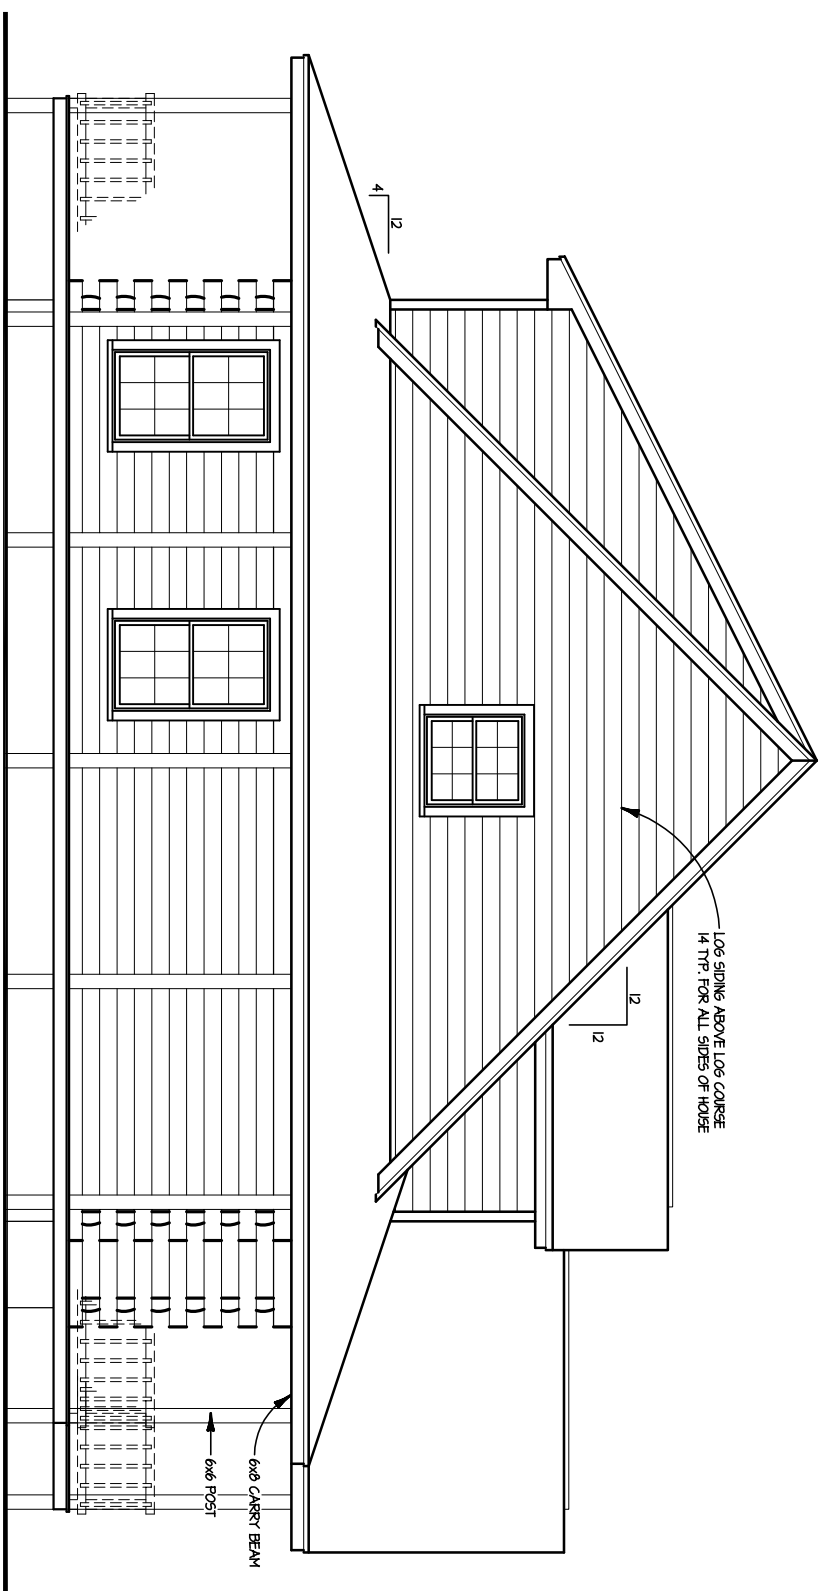

FOR ILLUSTRATIVE
PURPOSES ONLY.
NOT FOR CONSTRUCTION.

The Simpson

SQUARE FOOTAGE

FIRST FLOOR	1,140
SECOND FLOOR	1,140
TOTAL LIVING SPACE	2,280
TOTAL	1,140

FOR ILLUSTRATIVE PURPOSES ONLY.
NOT FOR CONSTRUCTION.

The Simpson

FRONT ELEVATION
SCALE: 1/4" = 1'-0"

REAR ELEVATION
SCALE: 1/4" = 1'-0"

RIGHT ELEVATION
SCALE: 1/4" = 1'-0"

LEFT ELEVATION
SCALE: 1/4" = 1'-0"

FOR ILLUSTRATIVE
PURPOSES ONLY.
NOT FOR CONSTRUCTION.

The Simpson