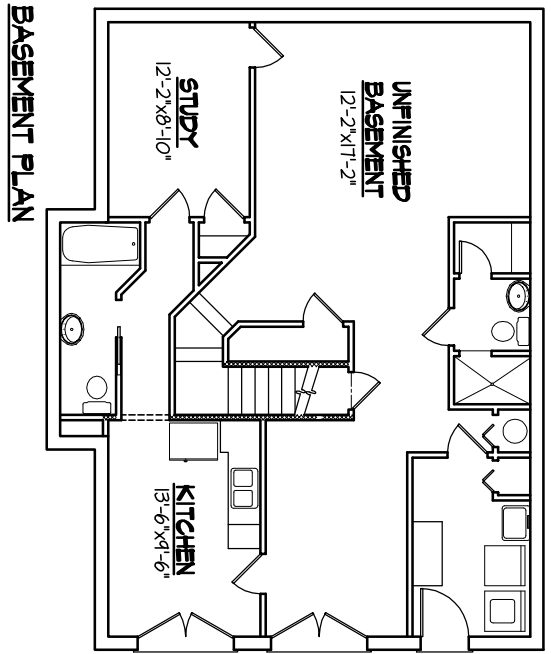

FOR ILLUSTRATIVE
PURPOSES ONLY.
NOT FOR CONSTRUCTION.

The Haire

SQUARE FOOTAGE:

FIRST FLOOR.....	1165
SECOND FLOOR.....	676
BASEMENT.....	1165
TOTAL LIVING SPACE.....	3017
PORCH / DECK.....	901

FOR ILLUSTRATIVE
PURPOSES ONLY.
NOT FOR CONSTRUCTION.

The Haire

REAR ELEVATION
SCALE: 1/4" = 1'-0"

FRONT ELEVATION
SCALE: 1/4" = 1'-0"

LEFT ELEVATION
SCALE: 1/4" = 1'-0"

RIGHT ELEVATION
SCALE: 1/4" = 1'-0"

FOR ILLUSTRATIVE
PURPOSES ONLY.
NOT FOR CONSTRUCTION.