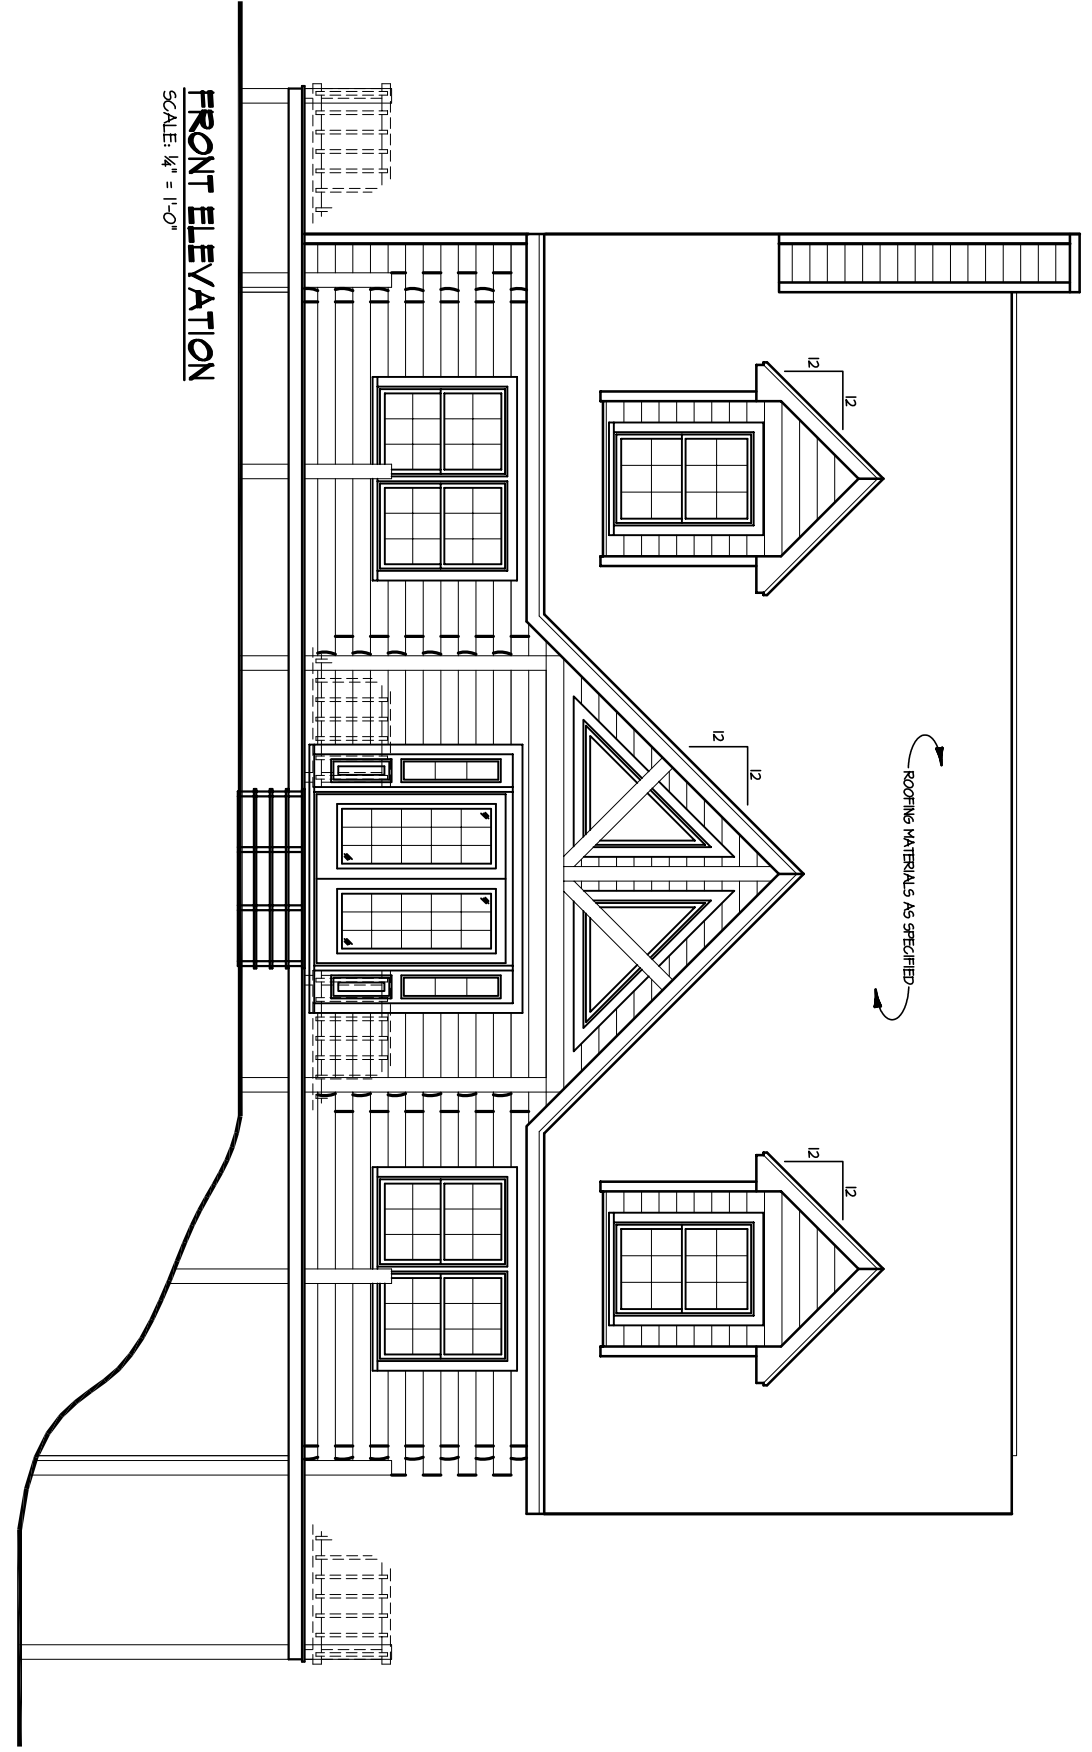

FOR ILLUSTRATIVE
PURPOSES ONLY.
NOT FOR CONSTRUCTION.

The Haire

SQUARE FOOTAGE:

FIRST FLOOR.....	1165
SECOND FLOOR.....	676
BASEMENT.....	1165
TOTAL LIVING SPACE.....	3017
PORCH / DECK.....	901

FOR ILLUSTRATIVE
PURPOSES ONLY.
NOT FOR CONSTRUCTION.

The Haire

REAR ELEVATION
SCALE: 1/4" = 1'-0"

FRONT ELEVATION
SCALE: 1/4" = 1'-0"

LEFT ELEVATION
SCALE: 1/4" = 1'-0"

RIGHT ELEVATION
SCALE: 1/4" = 1'-0"

FOR ILLUSTRATIVE
PURPOSES ONLY.
NOT FOR CONSTRUCTION.