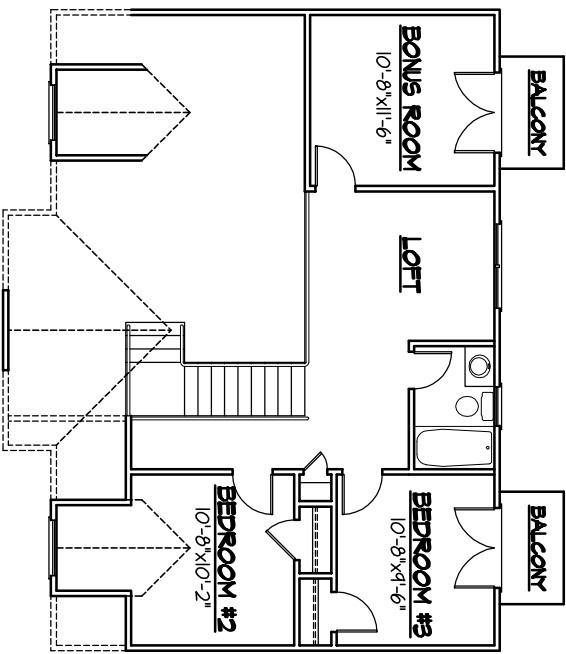

FOR ILLUSTRATIVE
PURPOSES ONLY.
NOT FOR CONSTRUCTION.

The Haire

SQUARE FOOTAGE:

FIRST FLOOR.....	1165
SECOND FLOOR.....	676
BASEMENT.....	1165
TOTAL LIVING SPACE.....	3017
PORCH / DECK.....	901

FOR ILLUSTRATIVE
PURPOSES ONLY.
NOT FOR CONSTRUCTION.

The Haire

REAR ELEVATION
SCALE: 1/4" = 1'-0"

FRONT ELEVATION
SCALE: 1/4" = 1'-0"

LEFT ELEVATION
SCALE: 1/4" = 1'-0"

RIGHT ELEVATION
SCALE: 1/4" = 1'-0"

FOR ILLUSTRATIVE
PURPOSES ONLY.
NOT FOR CONSTRUCTION.