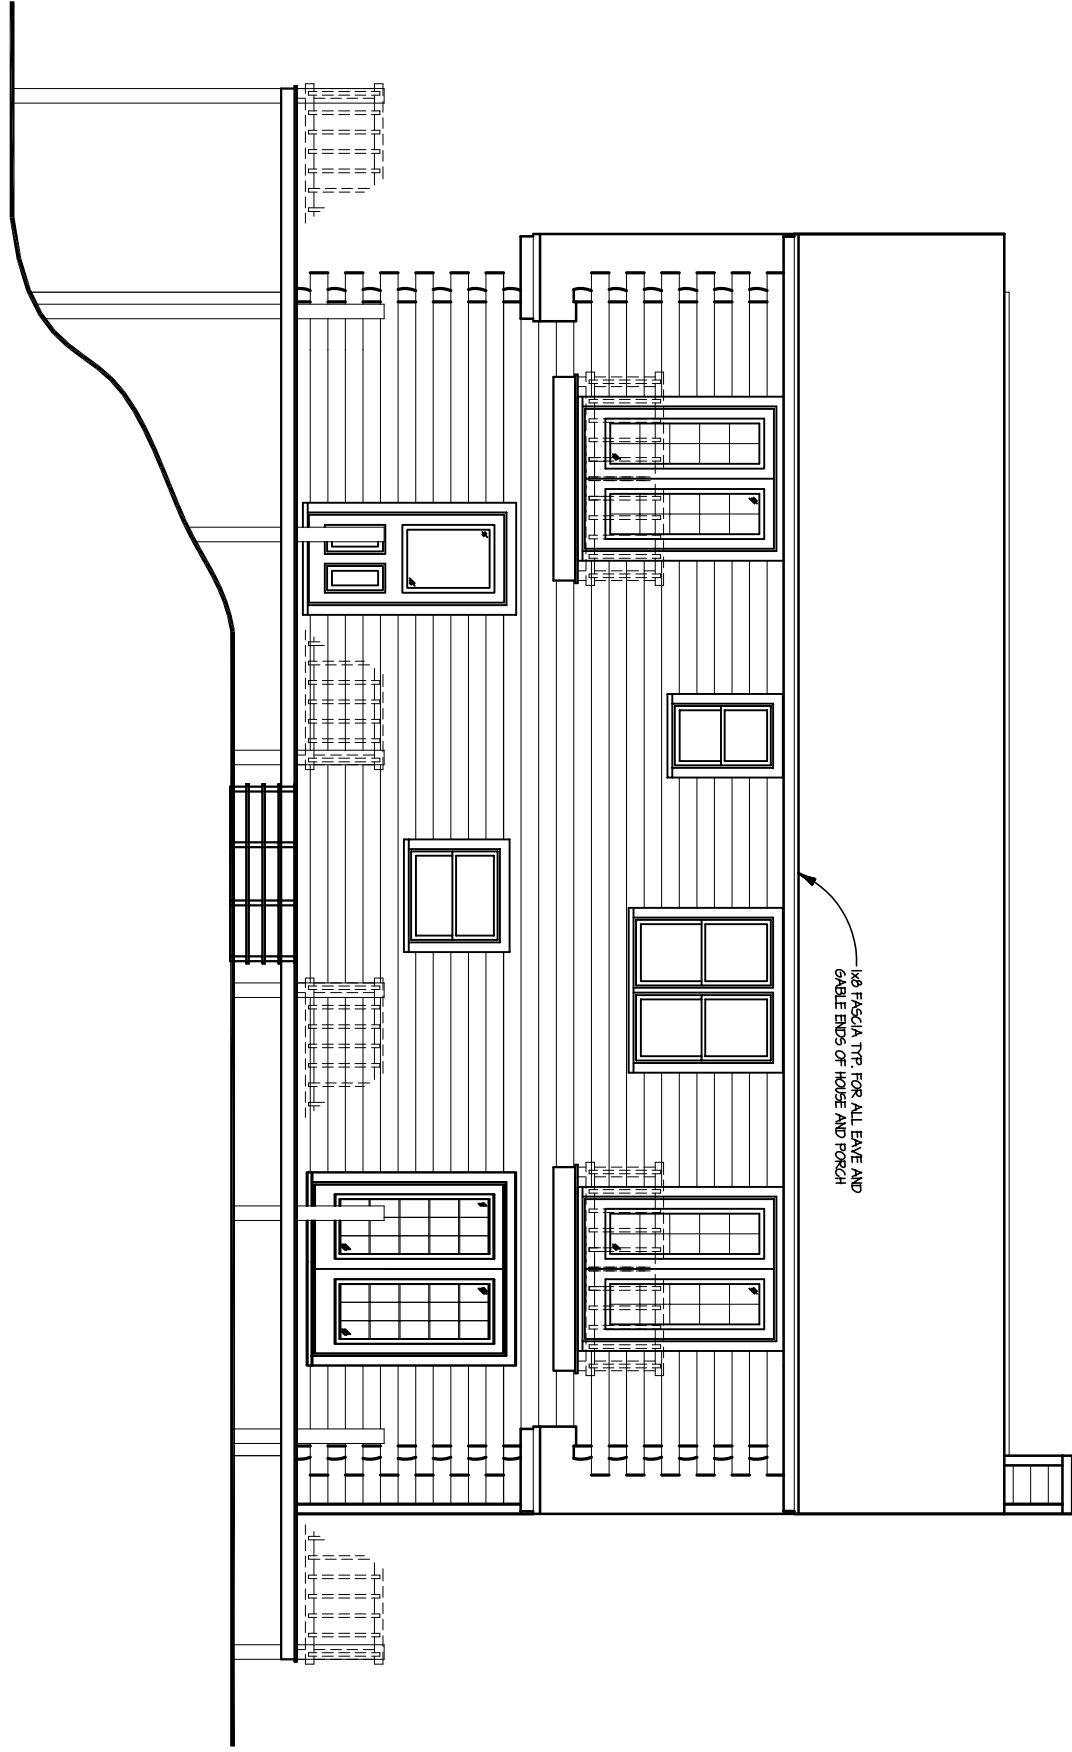

FOR ILLUSTRATIVE
PURPOSES ONLY.
NOT FOR CONSTRUCTION.

The Haire

SQUARE FOOTAGE:

FIRST FLOOR.....	1165
SECOND FLOOR.....	676
BASEMENT.....	1165
TOTAL LIVING SPACE.....	3017
PORCH / DECK.....	901

FOR ILLUSTRATIVE
PURPOSES ONLY.
NOT FOR CONSTRUCTION.

The Haire

REAR ELEVATION
SCALE: 1/4" = 1'-0"

FRONT ELEVATION
SCALE: 1/4" = 1'-0"

LEFT ELEVATION
SCALE: 1/4" = 1'-0"

RIGHT ELEVATION
SCALE: 1/4" = 1'-0"

FOR ILLUSTRATIVE
PURPOSES ONLY.
NOT FOR CONSTRUCTION.