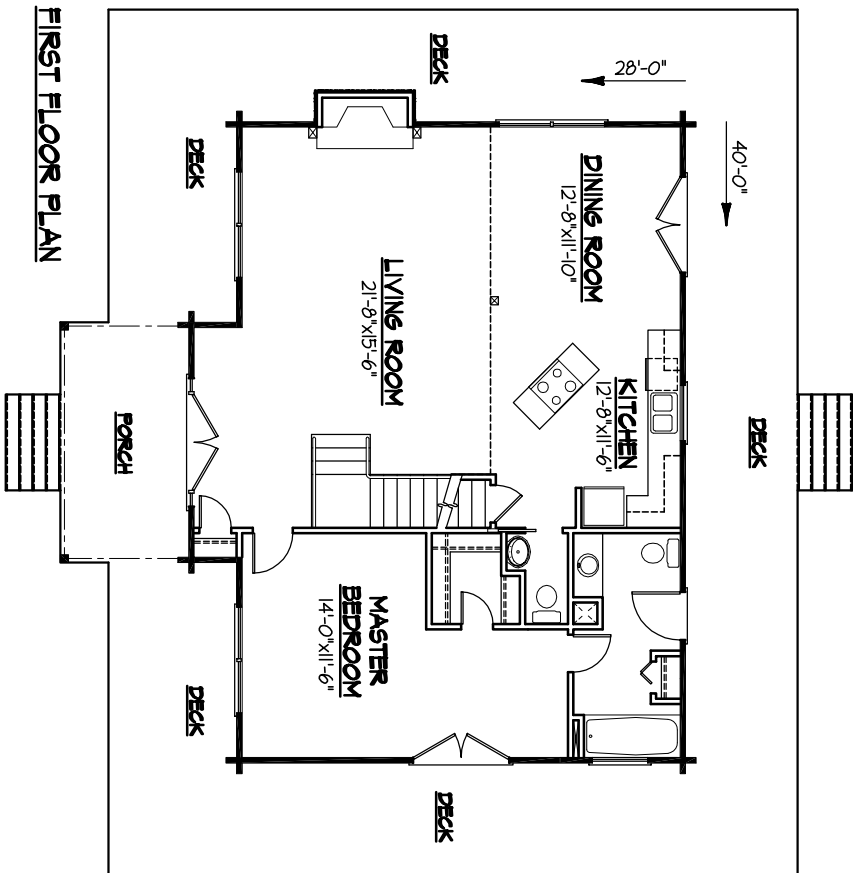

FOR ILLUSTRATIVE
PURPOSES ONLY.
NOT FOR CONSTRUCTION.

The Haire

SQUARE FOOTAGE:

FIRST FLOOR.....	1165
SECOND FLOOR.....	676
BASEMENT.....	1165
TOTAL LIVING SPACE.....	3017
PORCH / DECK.....	901

FOR ILLUSTRATIVE
PURPOSES ONLY.
NOT FOR CONSTRUCTION.

The Haire

REAR ELEVATION
SCALE: 1/4" = 1'-0"

FRONT ELEVATION
SCALE: 1/4" = 1'-0"

LEFT ELEVATION
SCALE: 1/4" = 1'-0"

RIGHT ELEVATION
SCALE: 1/4" = 1'-0"

FOR ILLUSTRATIVE
PURPOSES ONLY.
NOT FOR CONSTRUCTION.