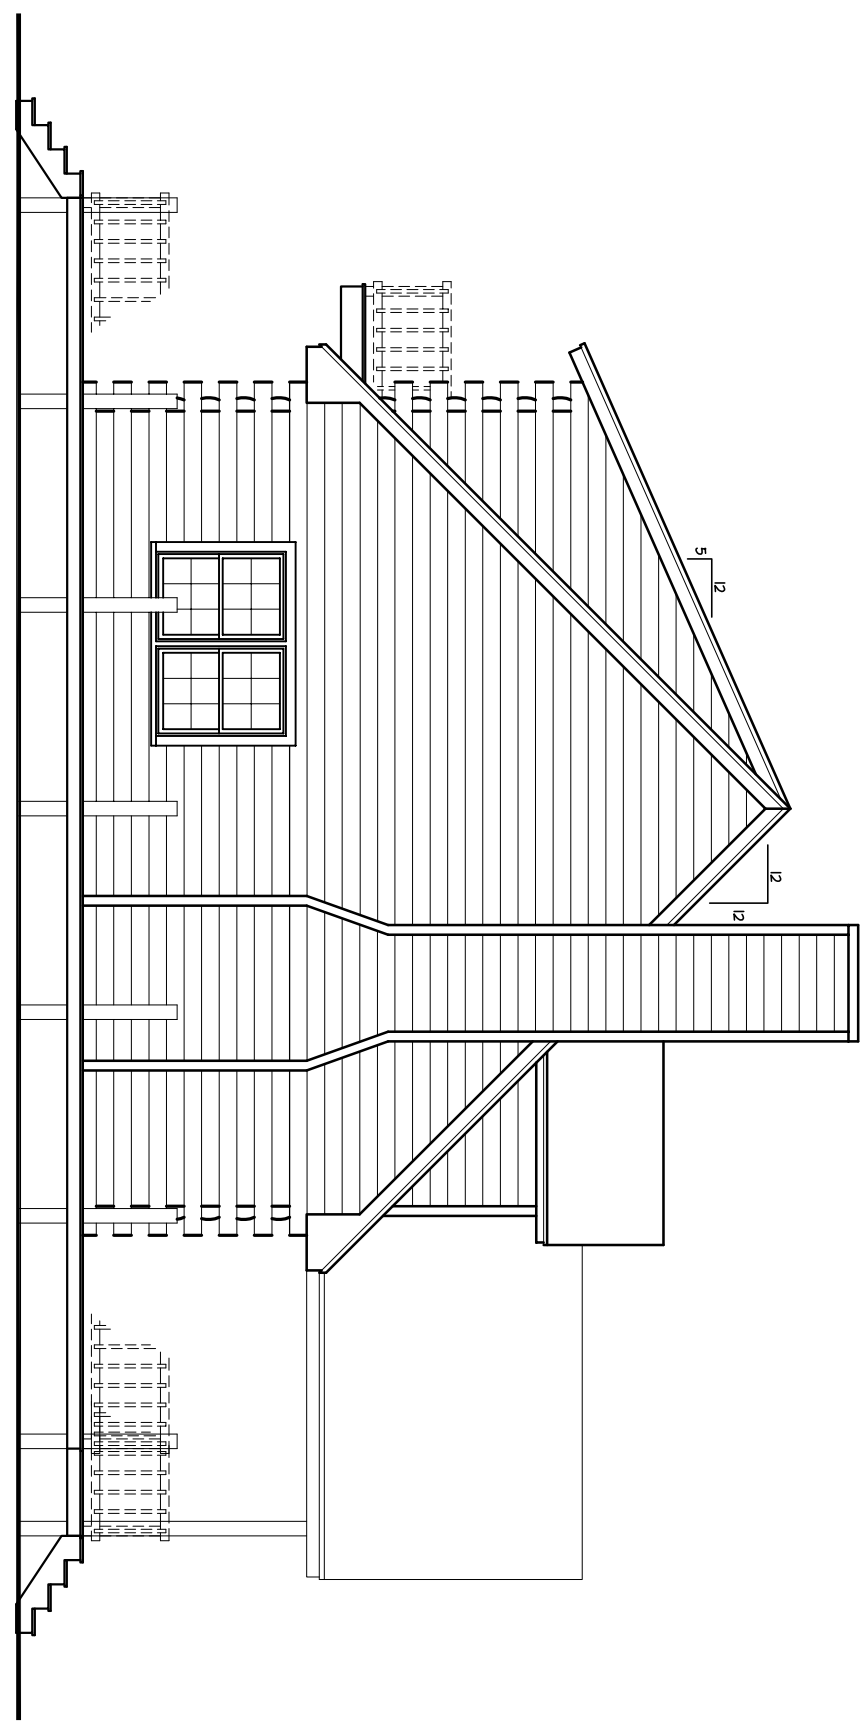

FOR ILLUSTRATIVE
PURPOSES ONLY.
NOT FOR CONSTRUCTION.

The Haire

SQUARE FOOTAGE:

FIRST FLOOR.....	1165
SECOND FLOOR.....	676
BASEMENT.....	1165
TOTAL LIVING SPACE.....	3017
PORCH / DECK.....	901

FOR ILLUSTRATIVE
PURPOSES ONLY.
NOT FOR CONSTRUCTION.

The Haire

REAR ELEVATION
SCALE: 1/4" = 1'-0"

FRONT ELEVATION
SCALE: 1/4" = 1'-0"

LEFT ELEVATION
SCALE: 1/4" = 1'-0"

RIGHT ELEVATION
SCALE: 1/4" = 1'-0"

FOR ILLUSTRATIVE
PURPOSES ONLY.
NOT FOR CONSTRUCTION.