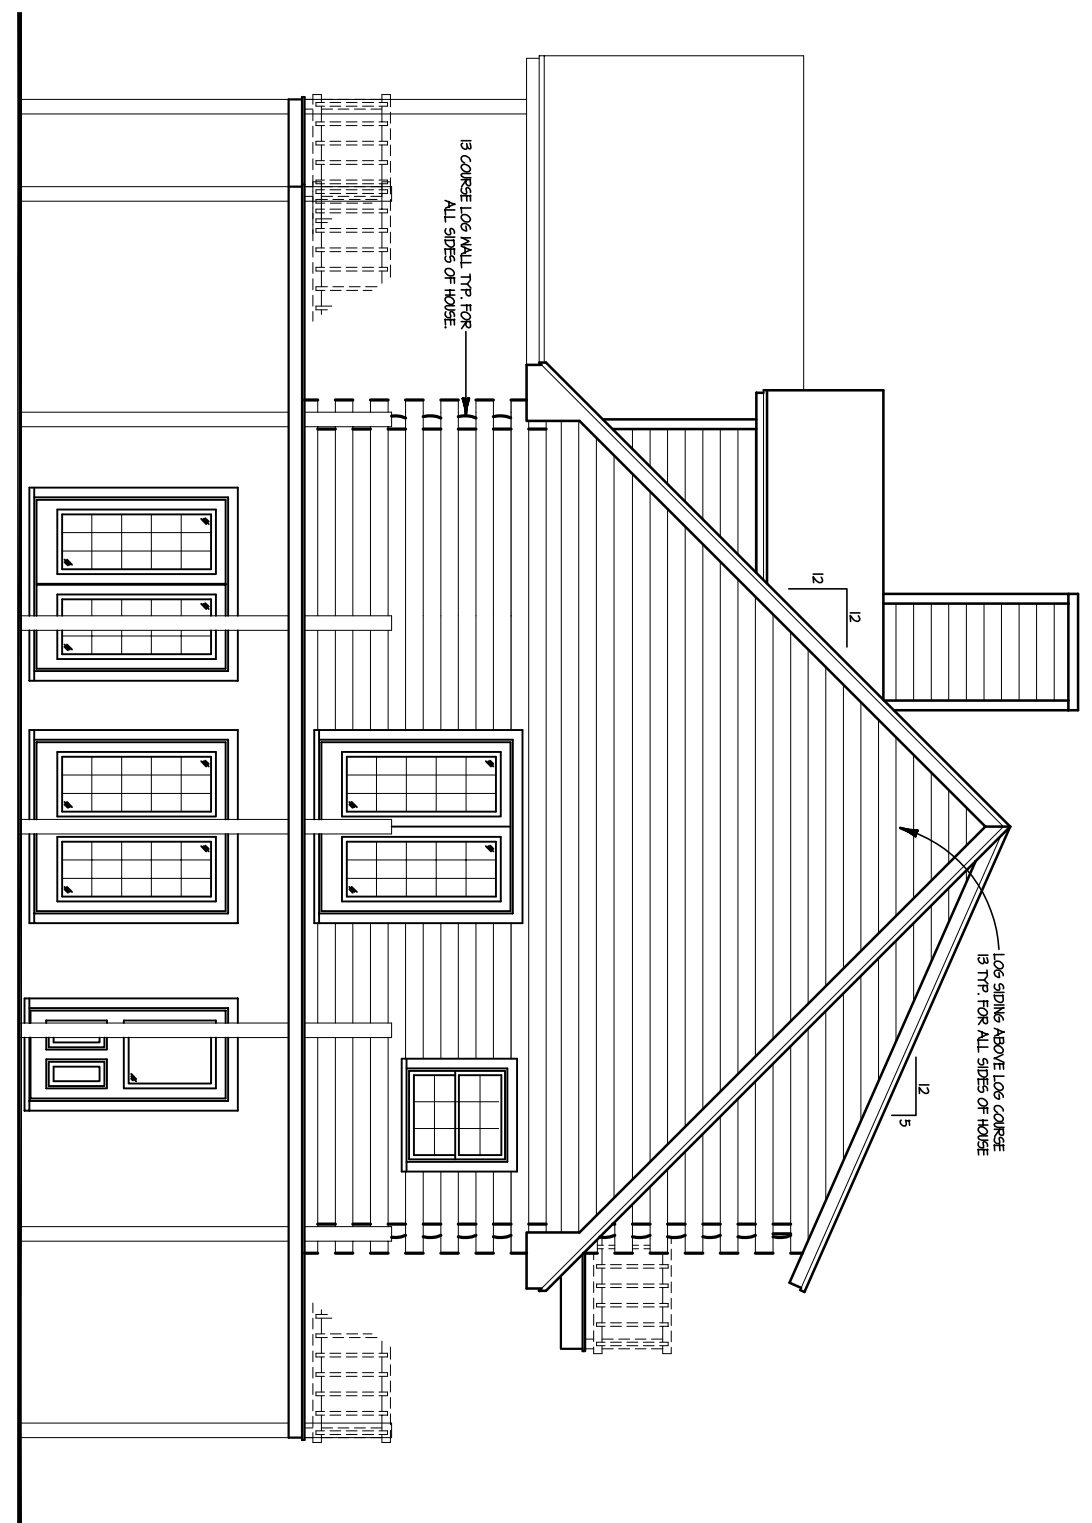

FOR ILLUSTRATIVE
PURPOSES ONLY.
NOT FOR CONSTRUCTION.

The Haire

SQUARE FOOTAGE:

FIRST FLOOR.....	1165
SECOND FLOOR.....	676
BASEMENT.....	1165
TOTAL LIVING SPACE.....	3017
PORCH / DECK.....	901

FOR ILLUSTRATIVE
PURPOSES ONLY.
NOT FOR CONSTRUCTION.

The Haire

REAR ELEVATION
SCALE: 1/4" = 1'-0"

FRONT ELEVATION
SCALE: 1/4" = 1'-0"

LEFT ELEVATION
SCALE: 1/4" = 1'-0"

RIGHT ELEVATION
SCALE: 1/4" = 1'-0"

FOR ILLUSTRATIVE
PURPOSES ONLY.
NOT FOR CONSTRUCTION.