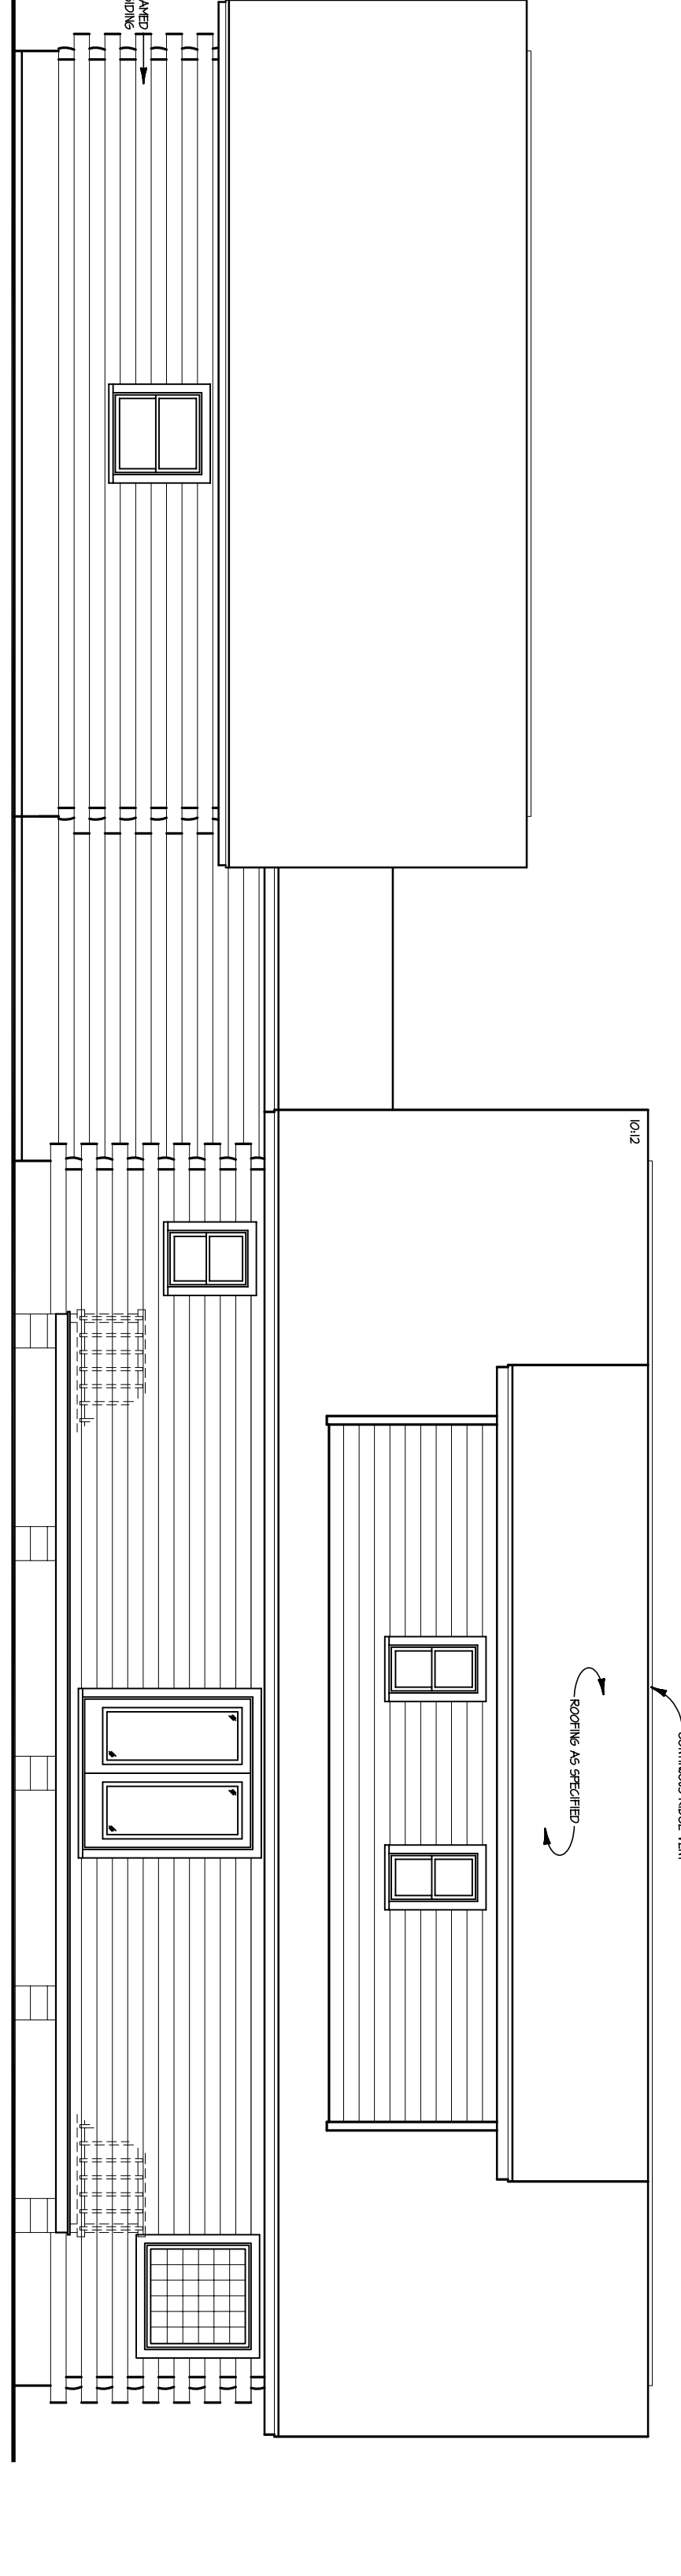

# The Lavalle

**SQUARE FOOTAGE:**

FIRST FLOOR	1,440
SECOND FLOOR	860
TOTAL LIVING SPACE	2,300
UNFINISHED BASEMENT	1,440
PORCH	358

FOR ILLUSTRATIVE PURPOSES ONLY.  
NOT FOR CONSTRUCTION.

# The Lavalle

FOR ILLUSTRATIVE  
PURPOSES ONLY.  
NOT FOR CONSTRUCTION.

*The Lavallo*