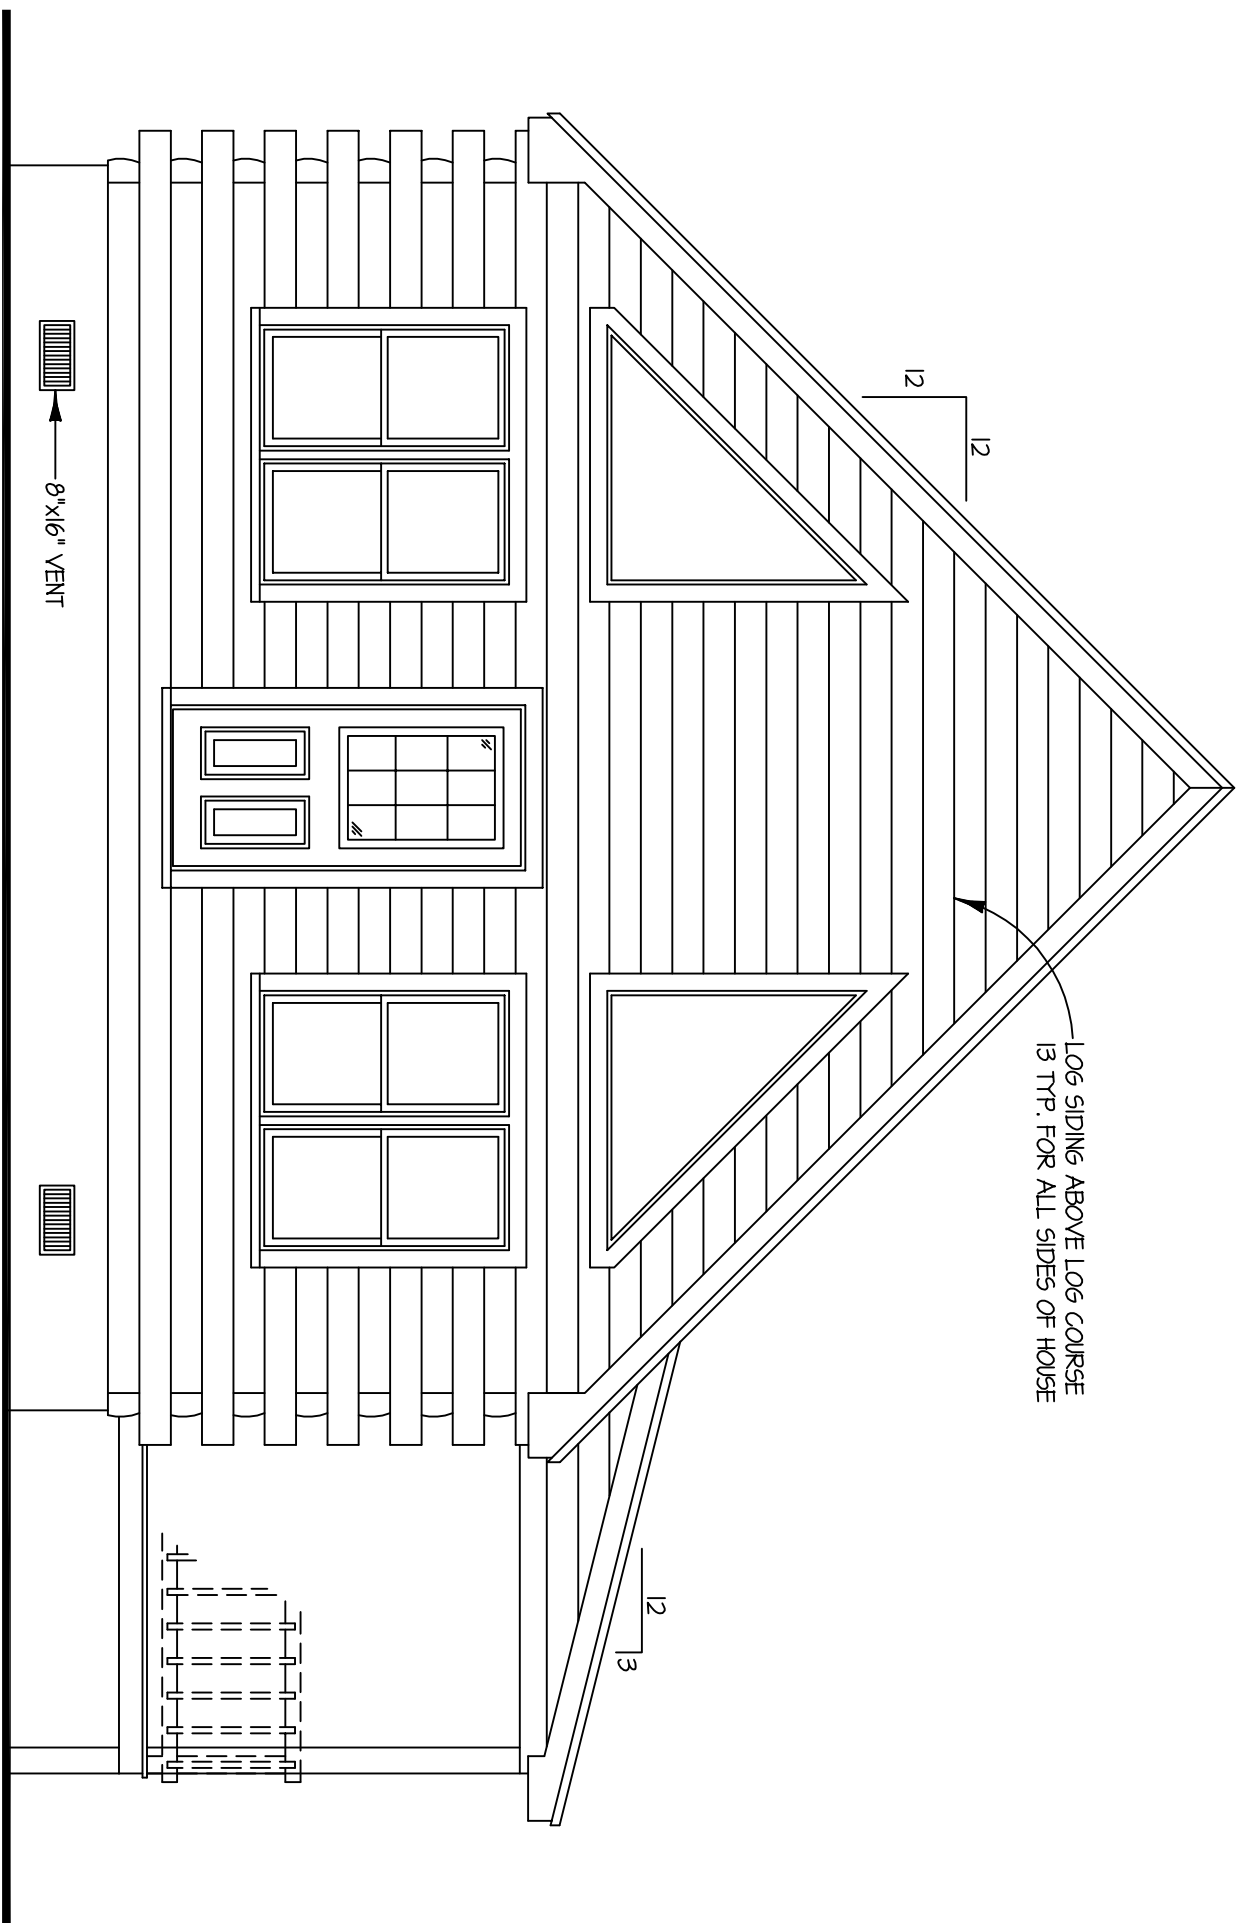

FOR ILLUSTRATIVE
PURPOSES ONLY.
NOT FOR CONSTRUCTION.

The Franklin

SQUARE FOOTAGE:

FIRST FLOOR.....	768
SECOND FLOOR.....	183
TOTAL LIVING SPACE.....	451
PORCH.....	168

FOR ILLUSTRATIVE
PURPOSES ONLY.
NOT FOR CONSTRUCTION.

The Franklin

FRONT ELEVATION
SCALE: 1/4" = 1'-0"

LEFT ELEVATION
SCALE: 1/4" = 1'-0"

FOR ILLUSTRATIVE
PURPOSES ONLY.
NOT FOR CONSTRUCTION.

The Franklin

FOR ILLUSTRATIVE
PURPOSES ONLY.
NOT FOR CONSTRUCTION.

The Franklin