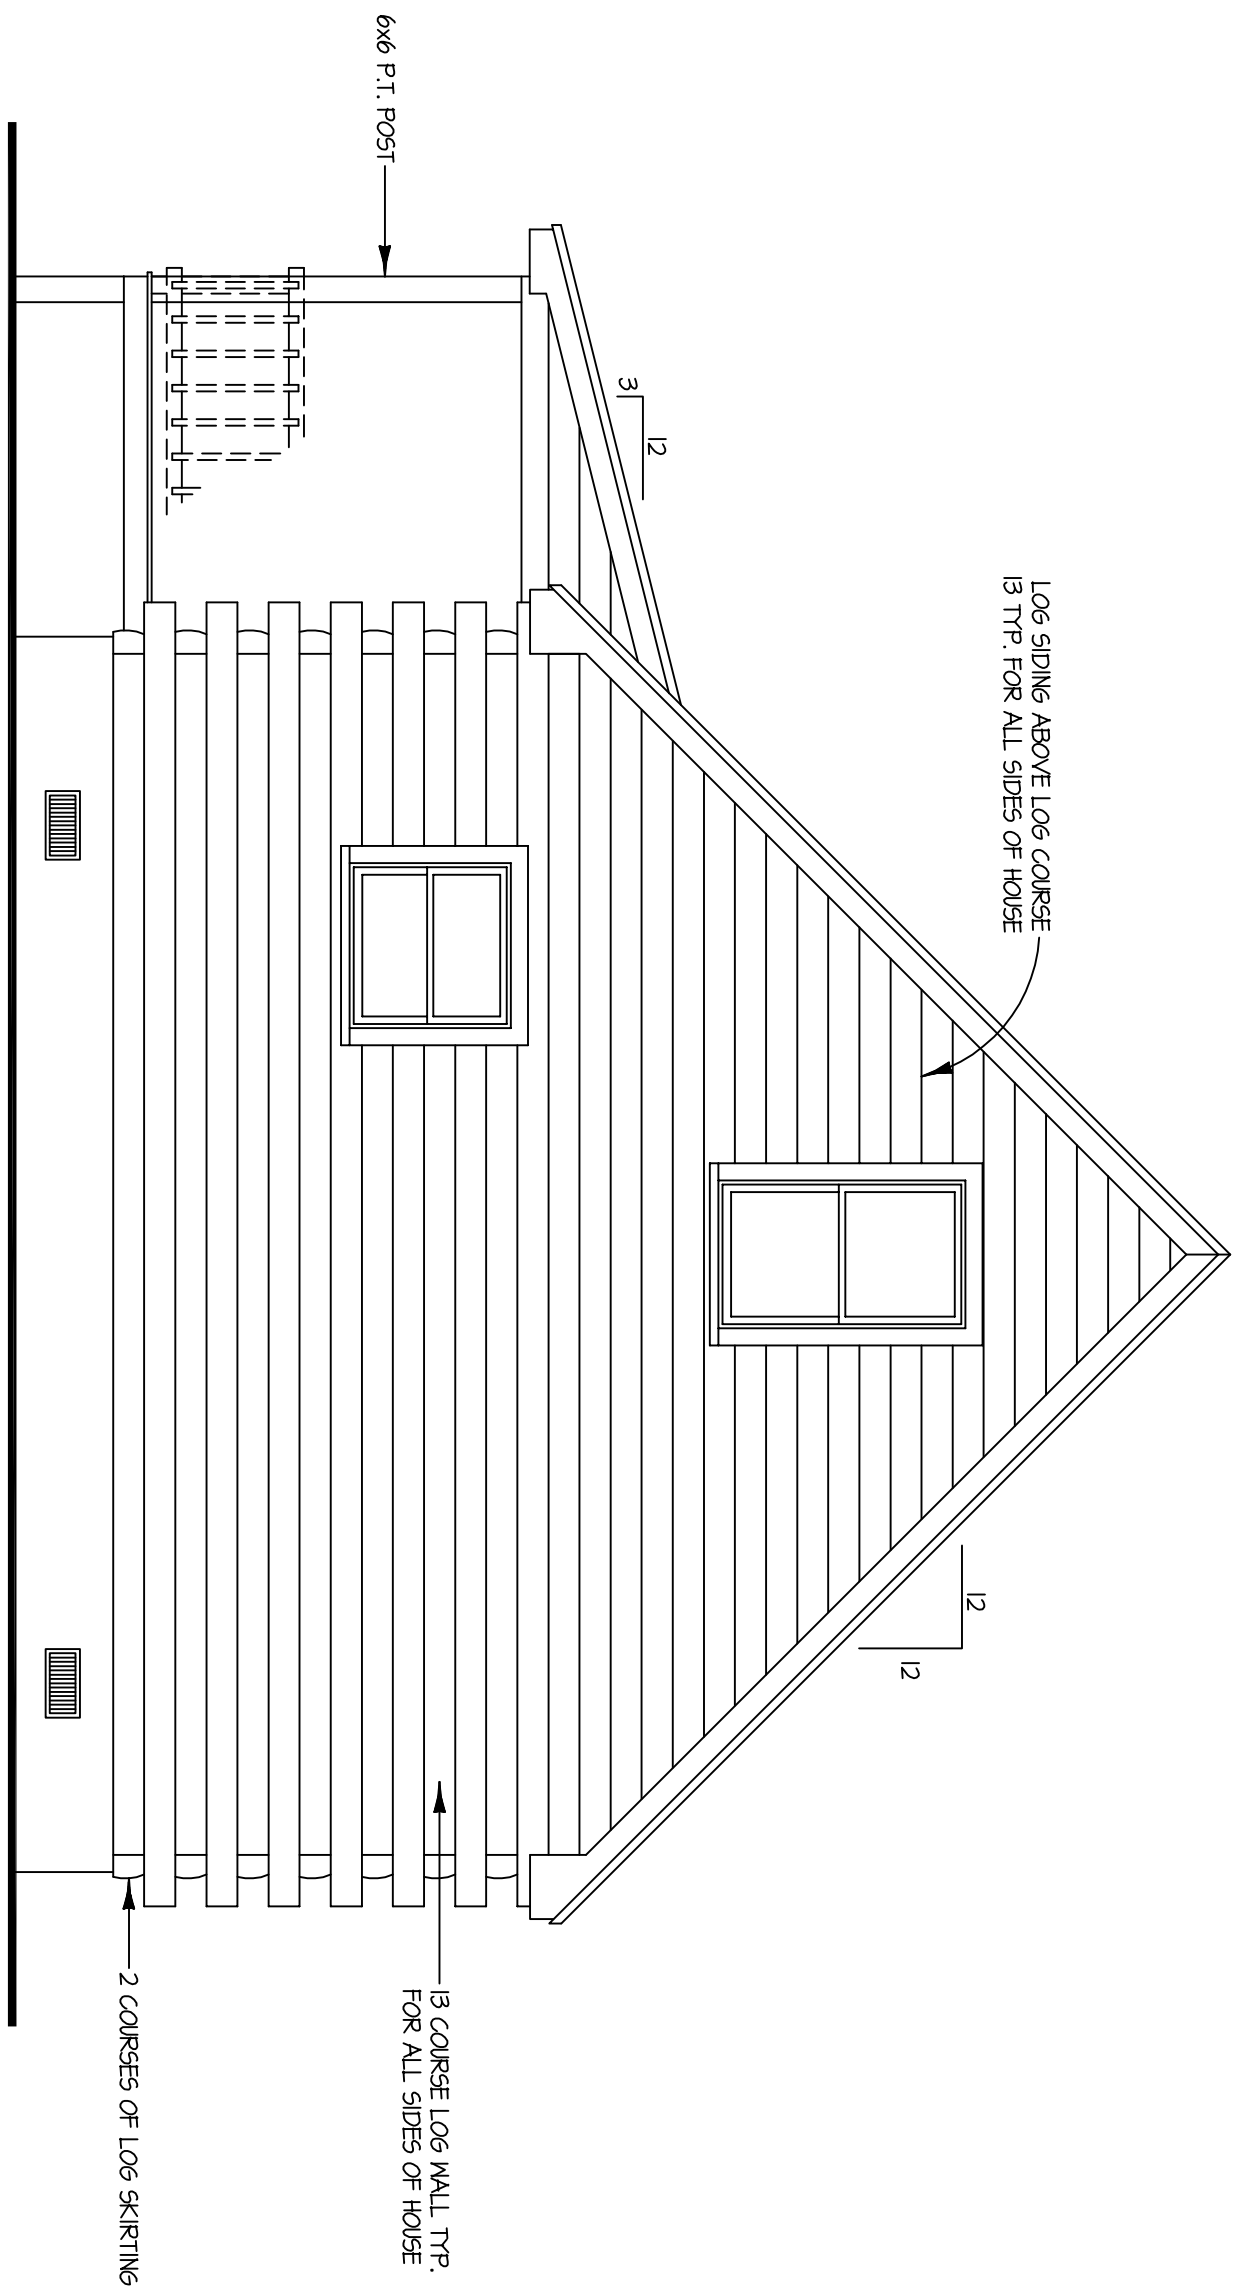

FOR ILLUSTRATIVE
PURPOSES ONLY.
NOT FOR CONSTRUCTION.

The Franklin

SQUARE FOOTAGE:

FIRST FLOOR.....	768
SECOND FLOOR.....	183
TOTAL LIVING SPACE.....	451
PORCH.....	168

FOR ILLUSTRATIVE
PURPOSES ONLY.
NOT FOR CONSTRUCTION.

The Franklin

FRONT ELEVATION
SCALE: 1/4" = 1'-0"

LEFT ELEVATION
SCALE: 1/4" = 1'-0"

FOR ILLUSTRATIVE
PURPOSES ONLY.
NOT FOR CONSTRUCTION.

The Franklin

FOR ILLUSTRATIVE
PURPOSES ONLY.
NOT FOR CONSTRUCTION.

The Franklin