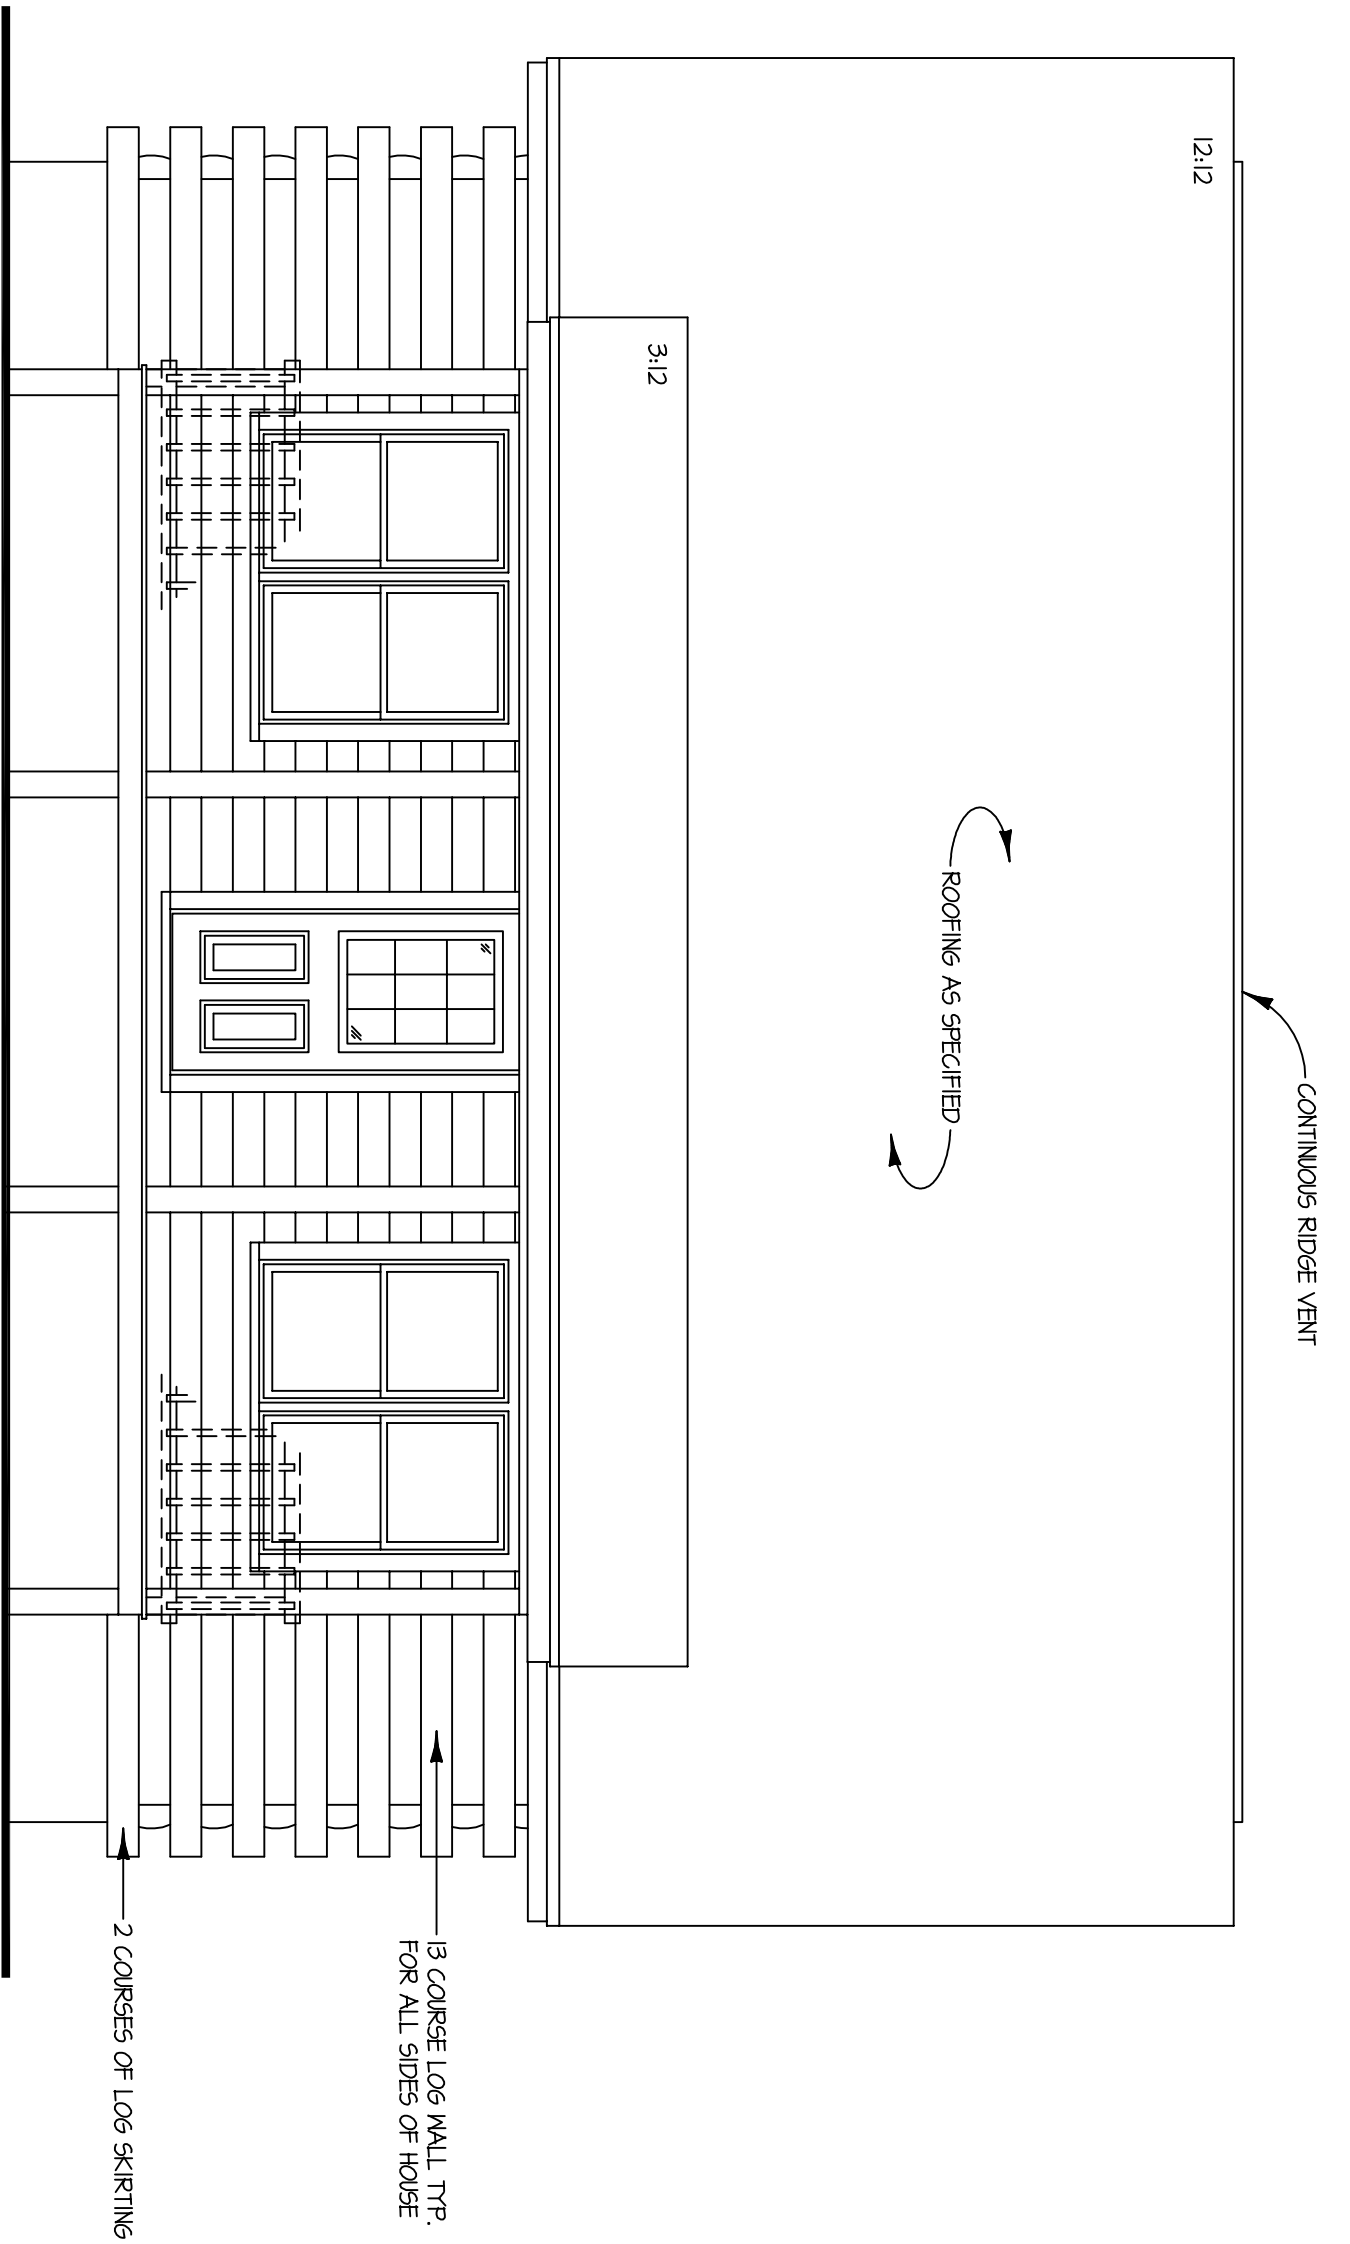

FOR ILLUSTRATIVE
PURPOSES ONLY.
NOT FOR CONSTRUCTION.

The Franklin

SQUARE FOOTAGE:

FIRST FLOOR.....	768
SECOND FLOOR.....	183
TOTAL LIVING SPACE.....	451
PORCH.....	168

FOR ILLUSTRATIVE
PURPOSES ONLY.
NOT FOR CONSTRUCTION.

The Franklin

FRONT ELEVATION
SCALE: 1/4" = 1'-0"

LEFT ELEVATION
SCALE: 1/4" = 1'-0"

FOR ILLUSTRATIVE
PURPOSES ONLY.
NOT FOR CONSTRUCTION.

The Franklin

FOR ILLUSTRATIVE
PURPOSES ONLY.
NOT FOR CONSTRUCTION.

The Franklin