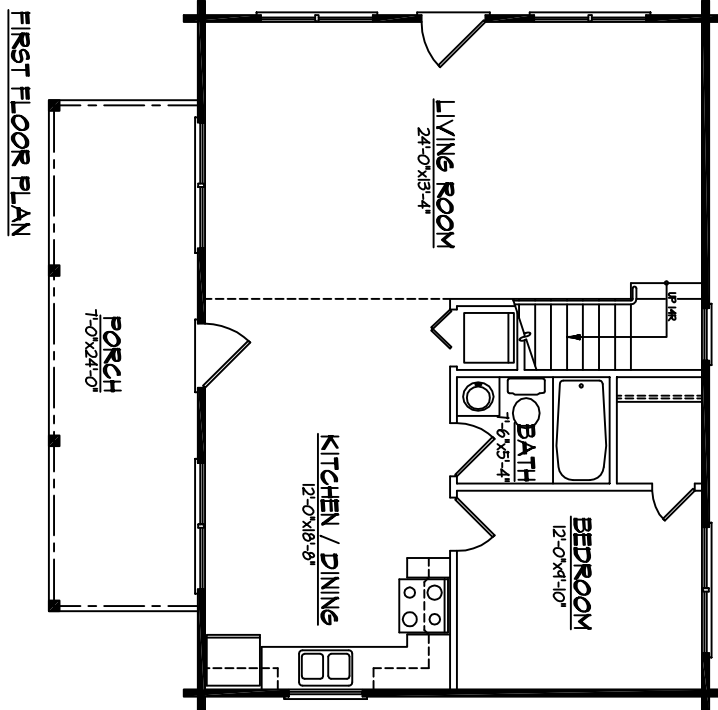

FOR ILLUSTRATIVE
PURPOSES ONLY.
NOT FOR CONSTRUCTION.

The Franklin

SQUARE FOOTAGE:

FIRST FLOOR.....	768
SECOND FLOOR.....	183
TOTAL LIVING SPACE.....	451
PORCH.....	168

FOR ILLUSTRATIVE
PURPOSES ONLY.
NOT FOR CONSTRUCTION.

The Franklin

FRONT ELEVATION
SCALE: 1/4" = 1'-0"

LEFT ELEVATION
SCALE: 1/4" = 1'-0"

FOR ILLUSTRATIVE
PURPOSES ONLY.
NOT FOR CONSTRUCTION.

The Franklin

FOR ILLUSTRATIVE
PURPOSES ONLY.
NOT FOR CONSTRUCTION.

The Franklin